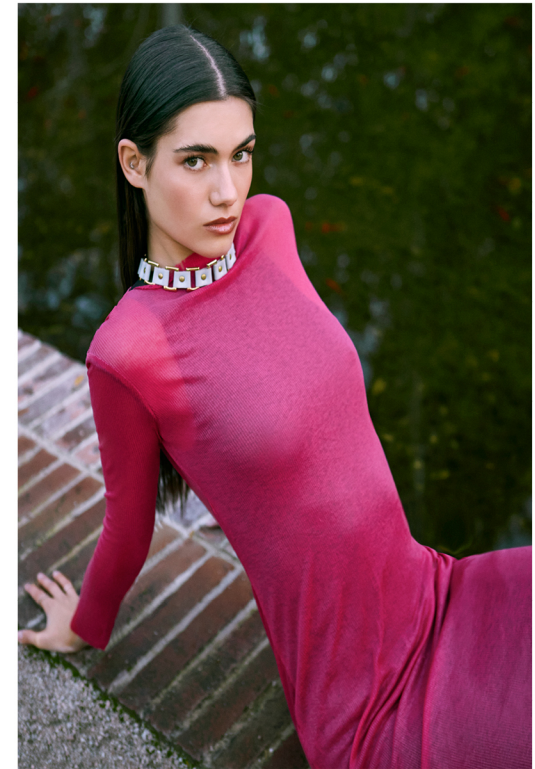

## BLANCA

Height 173cm 5'8" Bust 82cm 32.28" Waist 58cm 22.83" Hips 87cm 34.25" Shoes 38EU